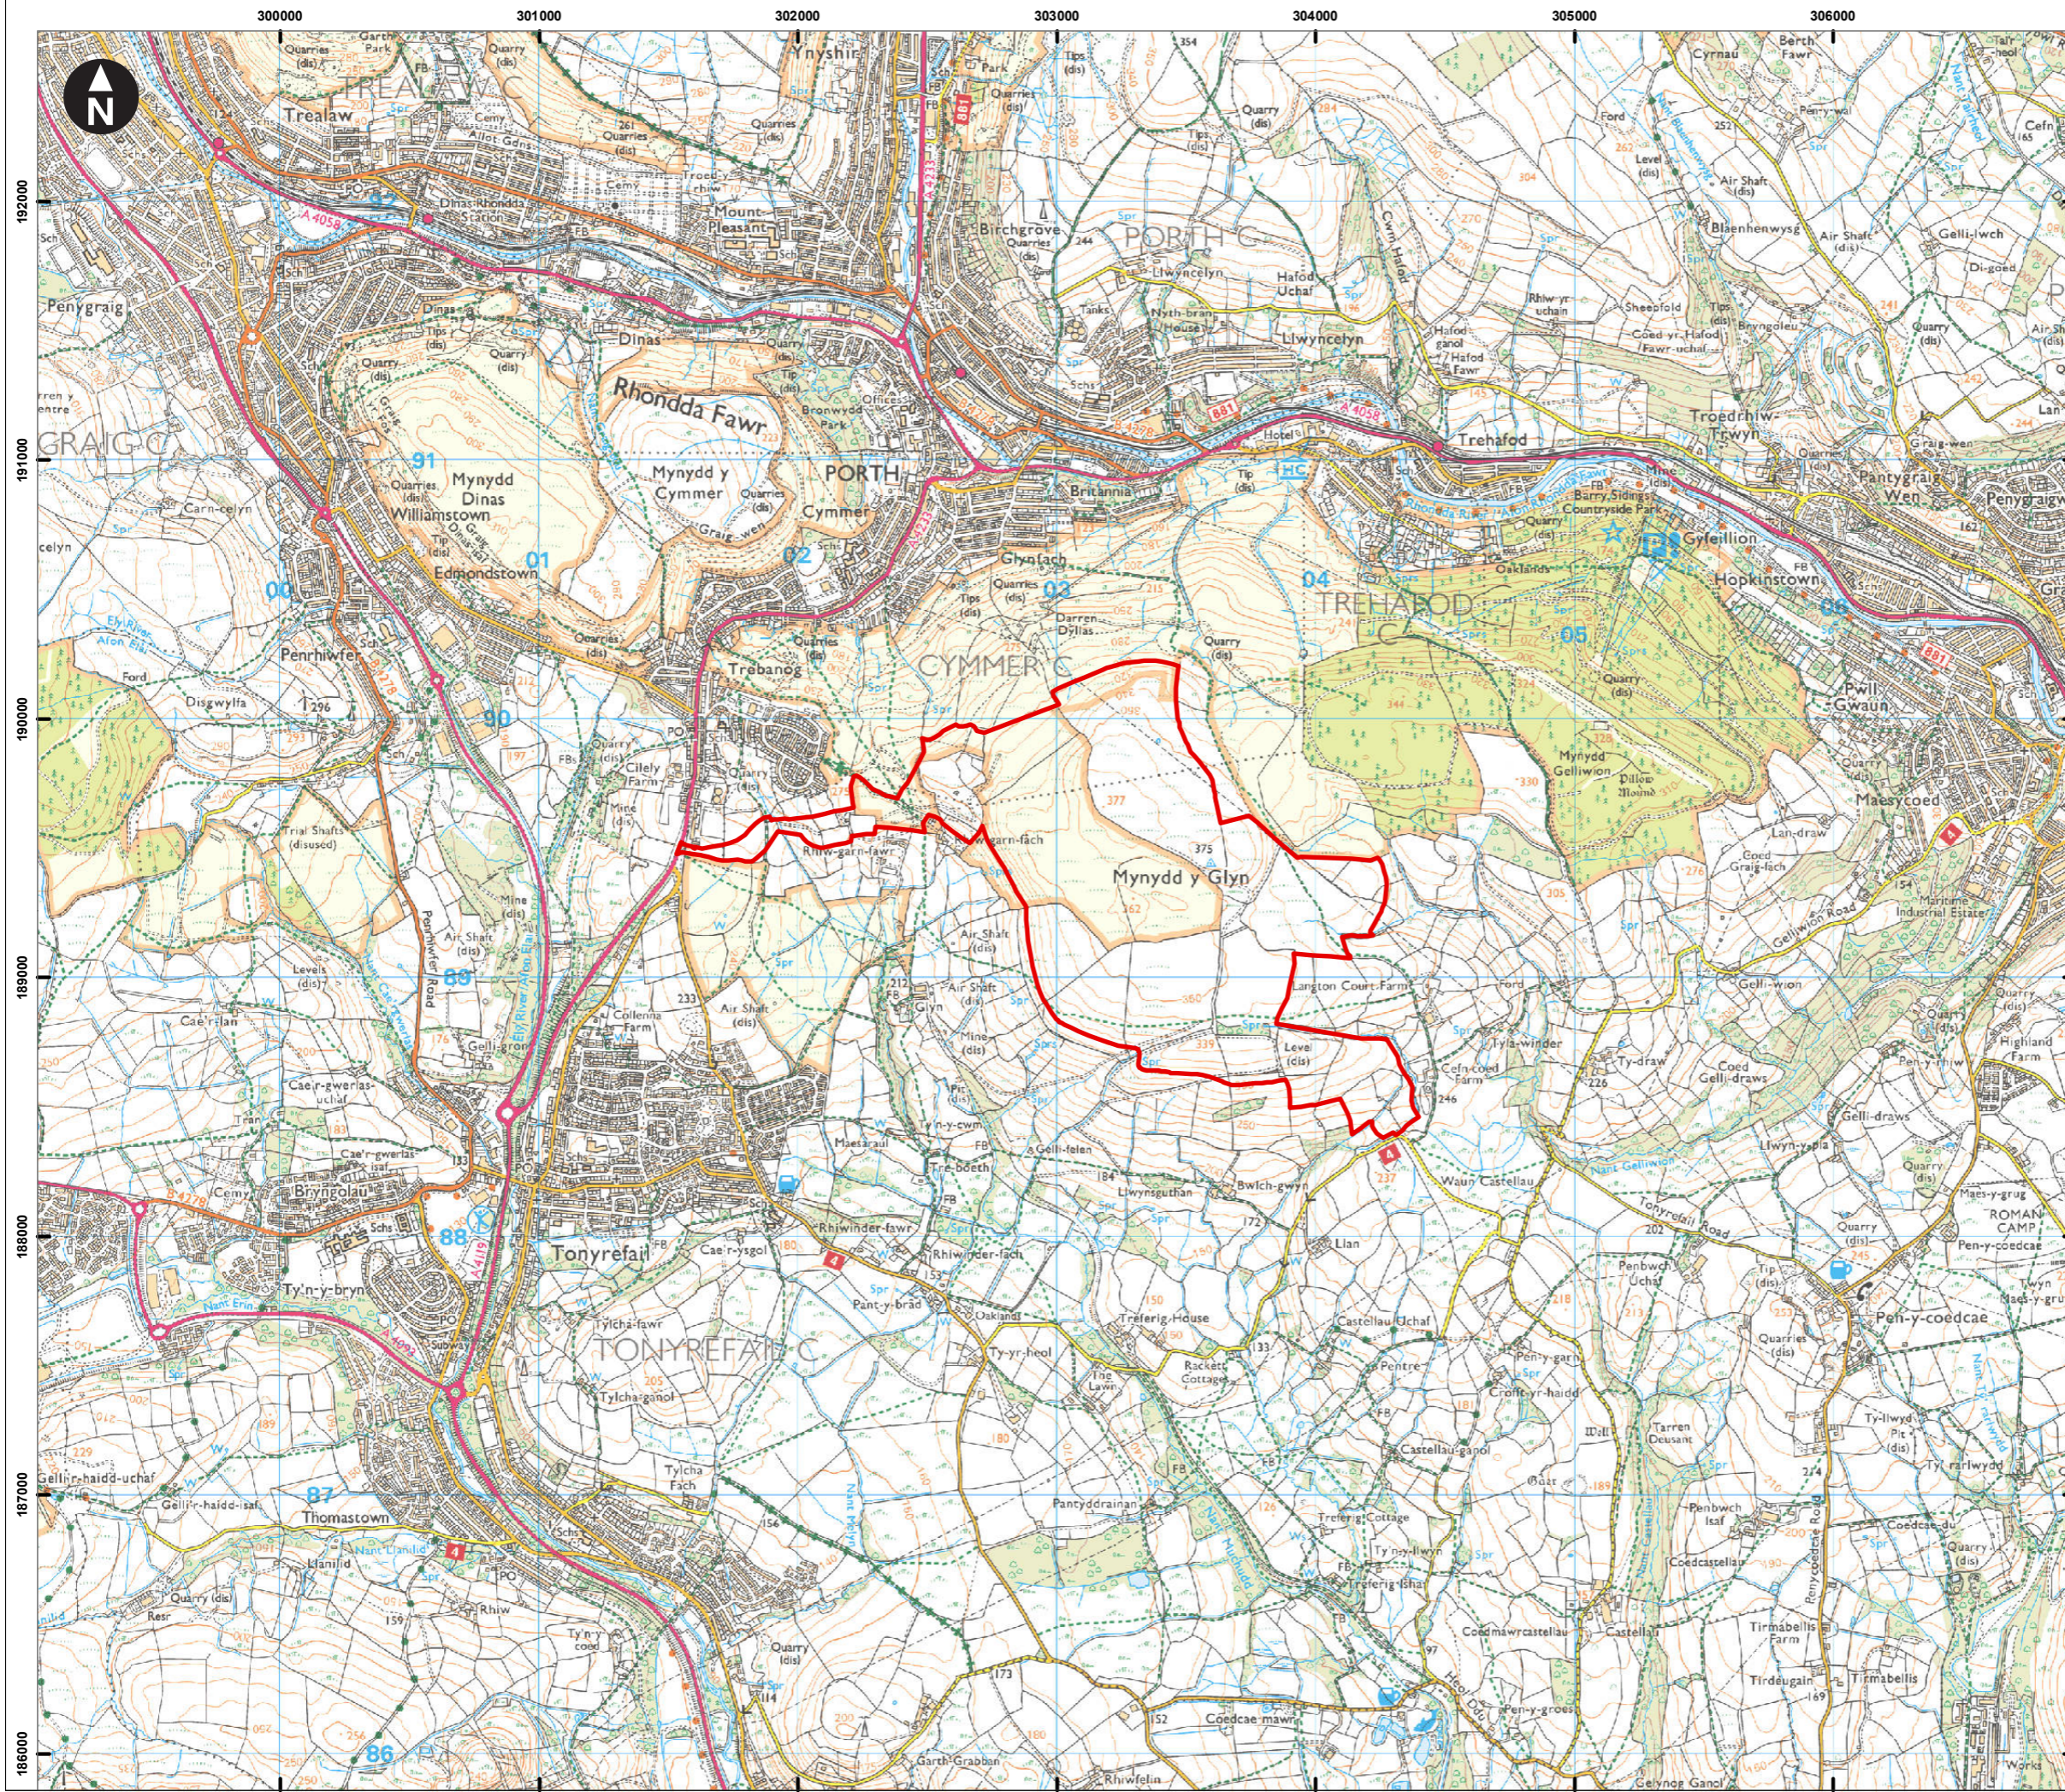

H:\Projects\42864 Mynydd y Glyn\Deliver Stage\Design\_Technical\Drawings\GIS\Workspaces\42864-WOOD-XX-XX-FG-J-0012\_S2\_P01\_1.mxd Originator: jacqui.parkin

Key  
[Red outline] Site boundary

Scale at A3: 1:25,000

© Crown copyright and database rights 2022 Ordnance Survey  
0100031673

**Pennant Walters**  
**Mynydd y Glyn Wind Farm**  
**Draft Environmental Statement**

**Figure 1.1**  
**Site location**

October 2022