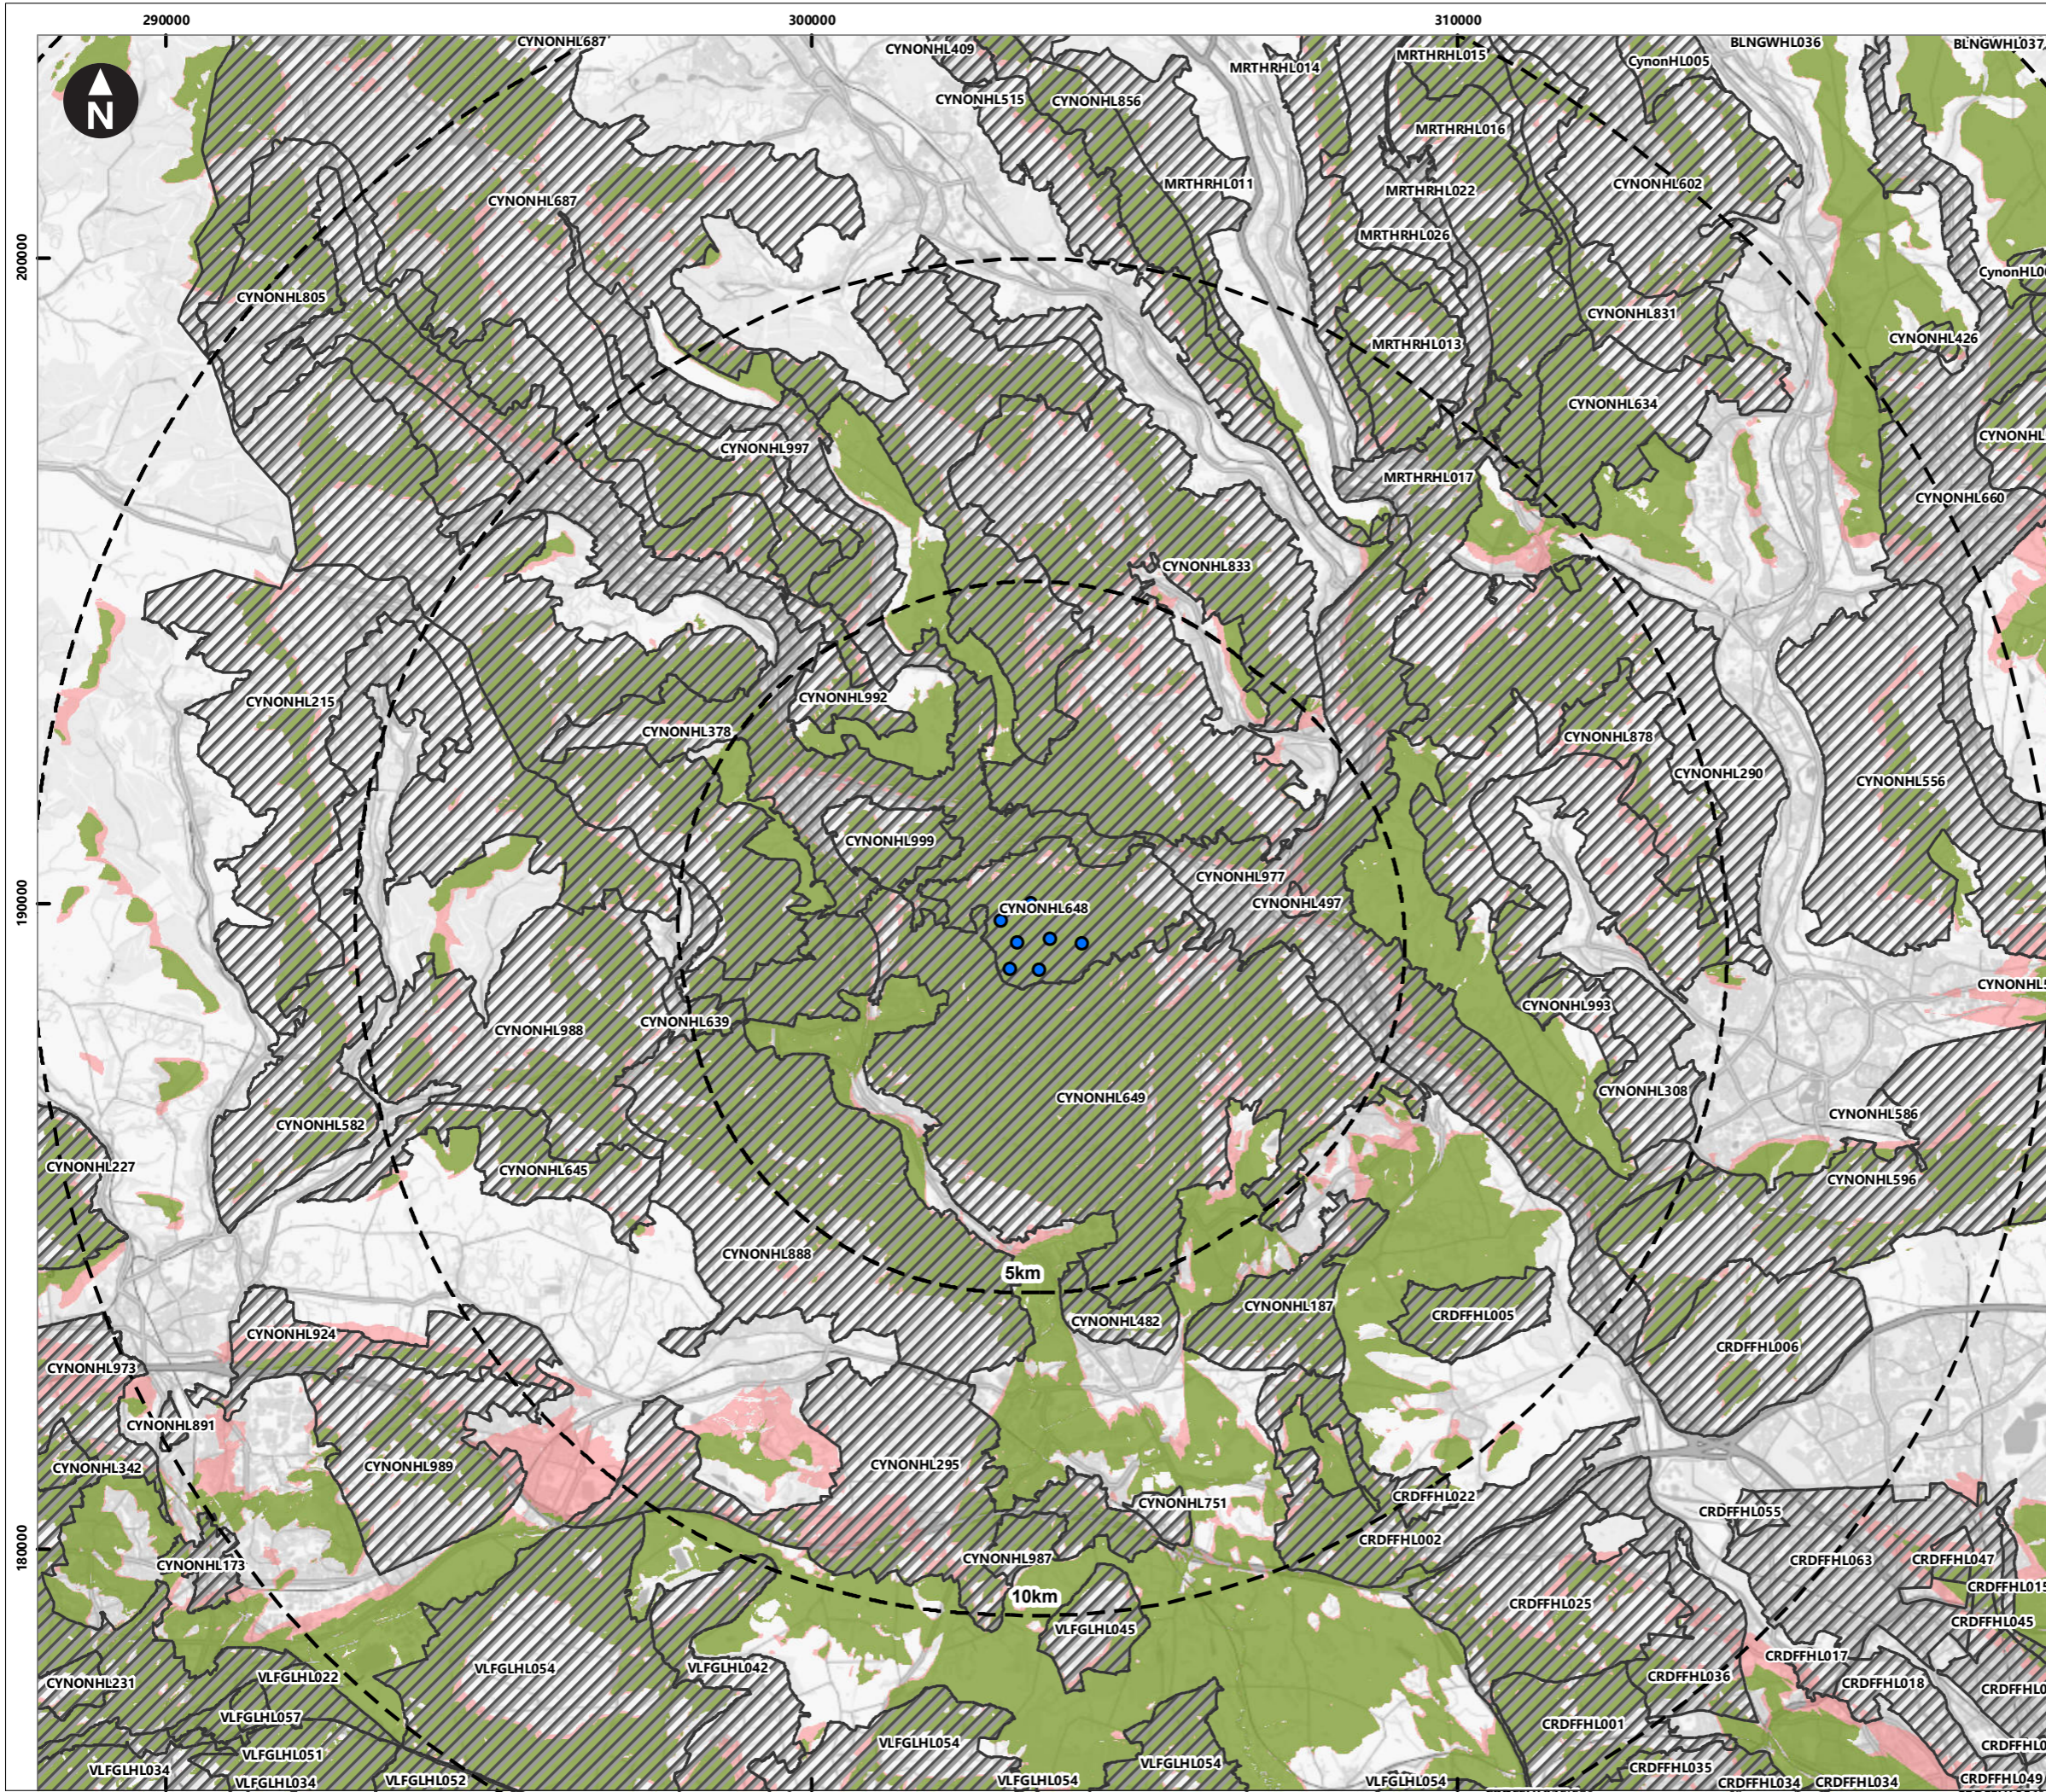

H:\Projects\42864 Mynydd y Glyn\Deliver Stage\Design\_Technical\Drawings\GIS\Workspaces\42864-WOOD-XX-FG-OL-0018\_S2\_P01.2.mxd Originator: jacqui.parkin

**Key**

- Proposed turbine location
- LVIA study area
- Lines indicating the distance from proposed turbines
- Historic Landscape Aspect area

**Zones of Theoretical Visibility**

- Proposed hub heights may be visible
- Proposed blade tips may be visible

Pennant Walters  
Mynydd y Glyn Wind Farm  
Draft Environmental Statement

**Figure 6.10**  
**LANDMAP: Historic Landscape Aspect Areas filtered into the Study Area with Zone of Theoretical Visibility (ZTV) to Hub and Blade Tip**