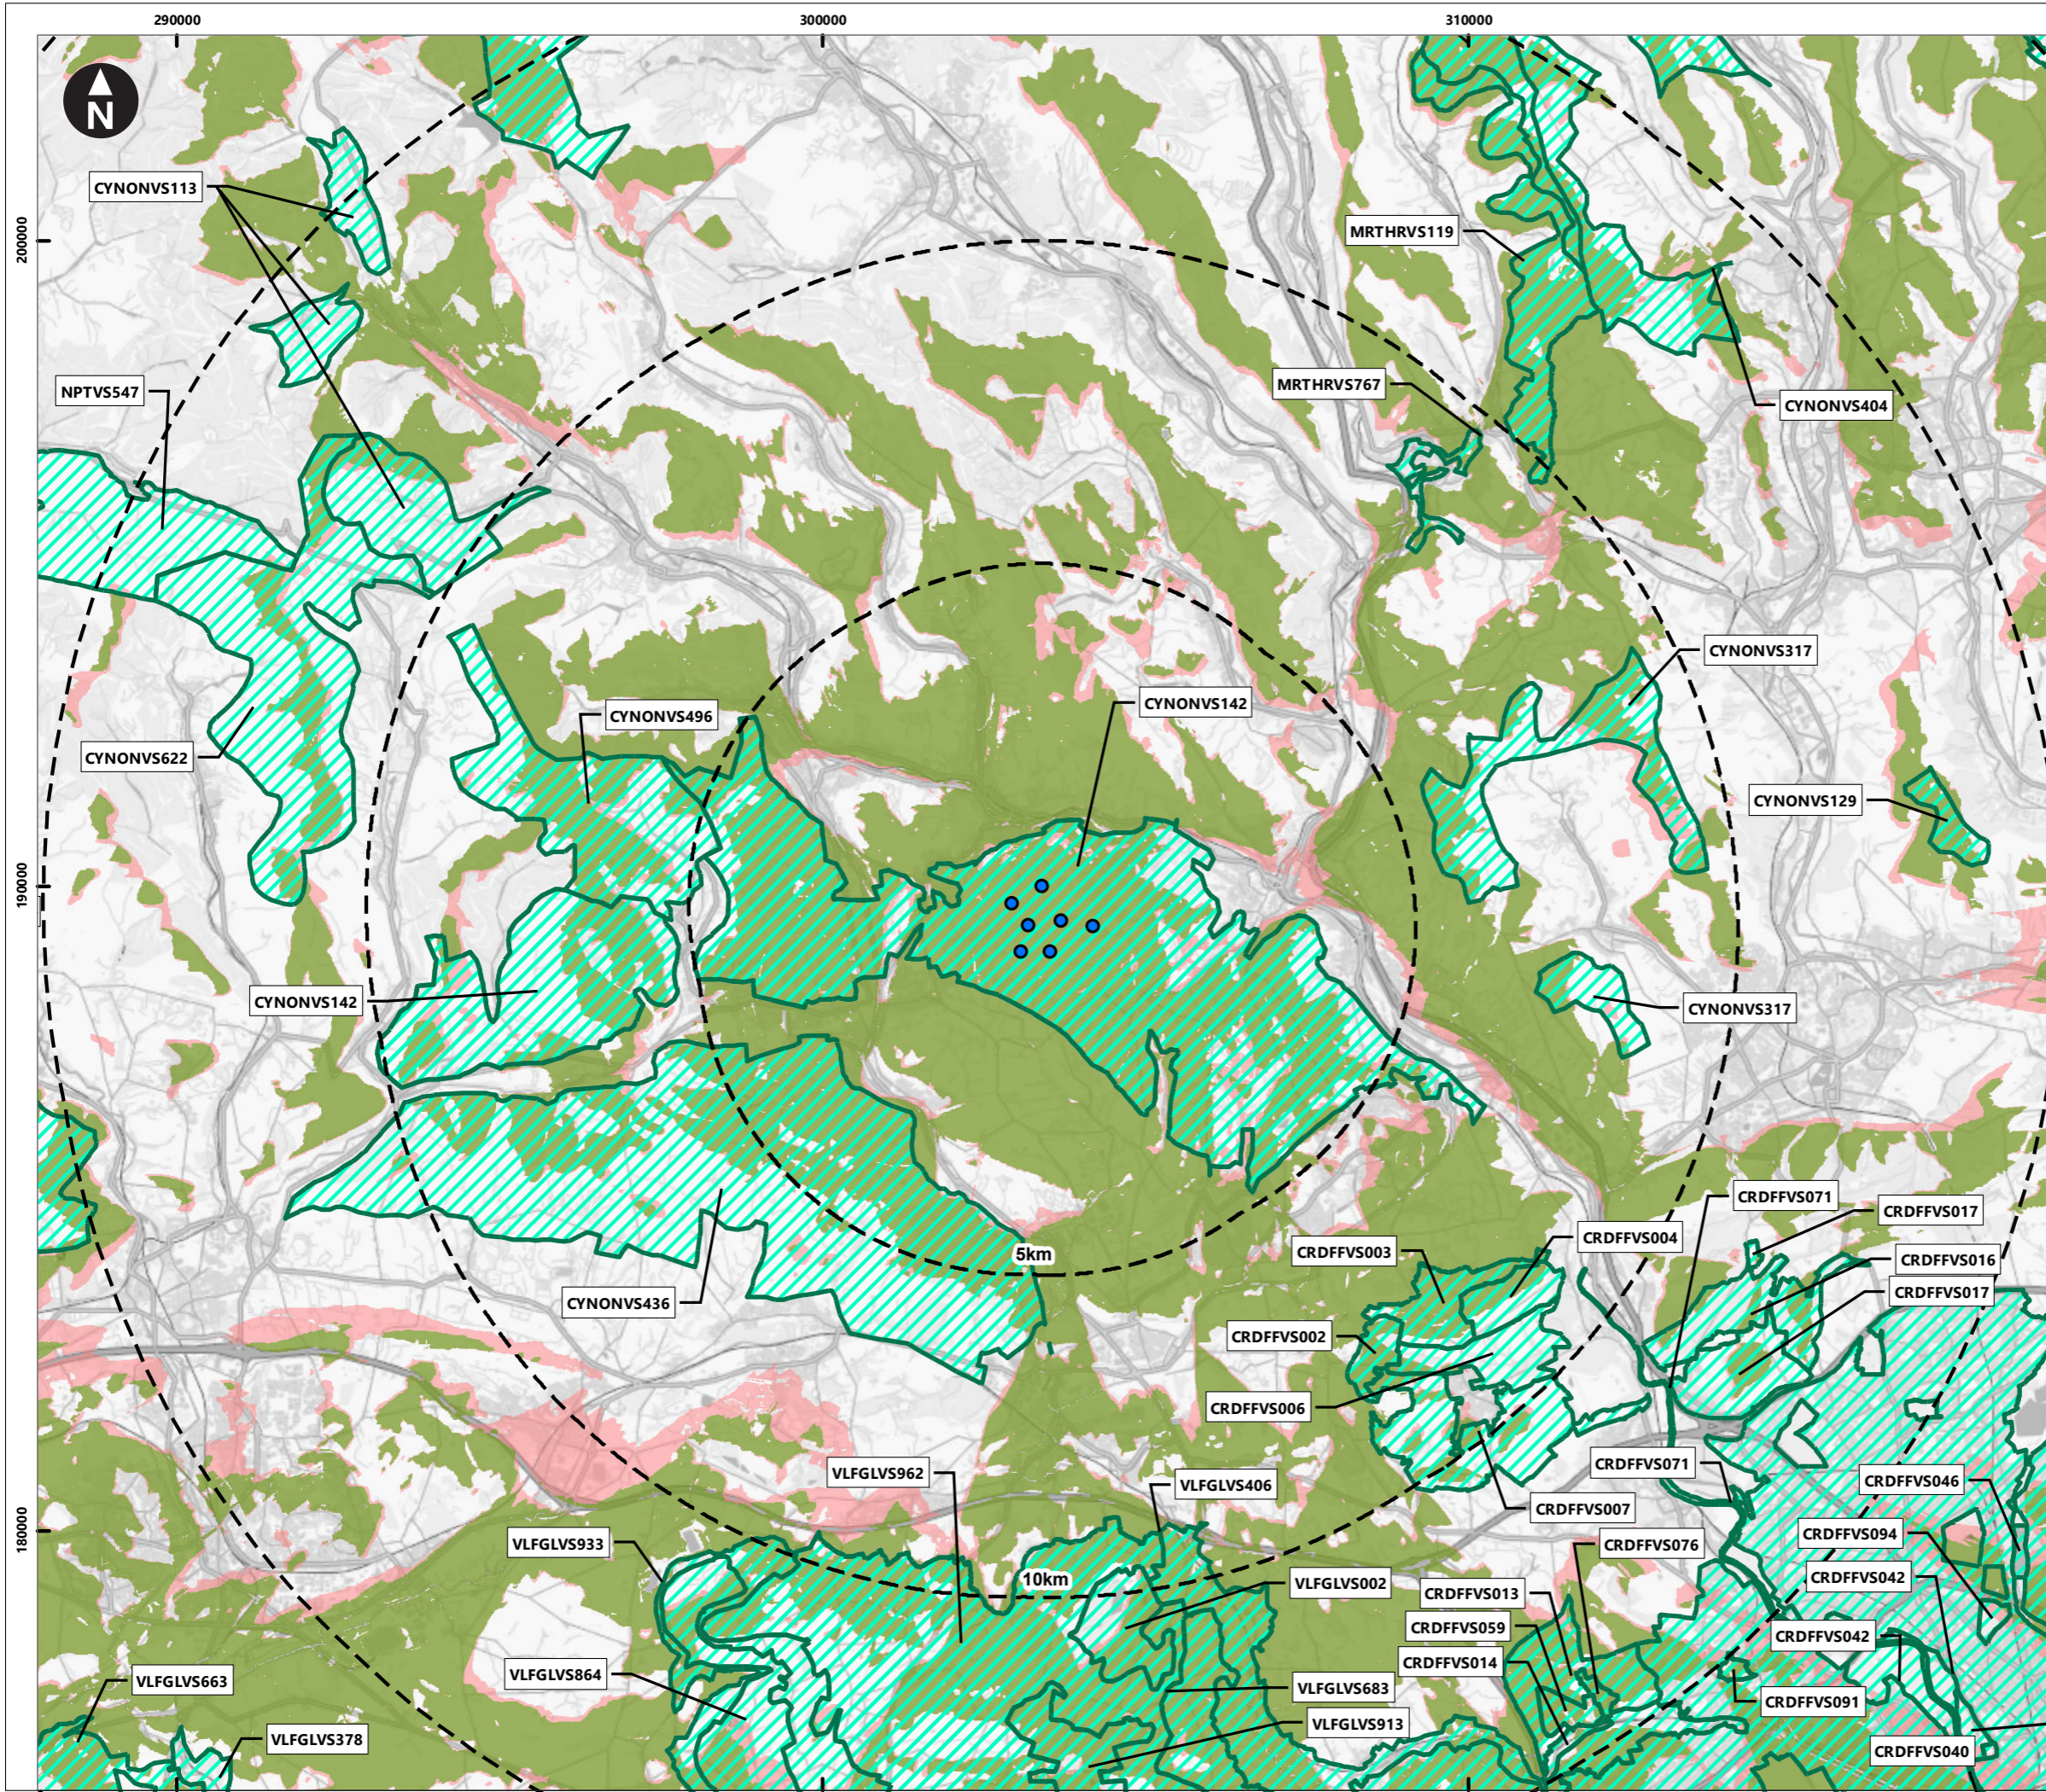

H:\Projects\42864 Mynydd y Glyn\Deliver Stage\Design_Technical\Drawings\GIS\Workspaces\42864-WOOD-XX-XX-FG-OL-0017_S2_P01.2.mxd Originator: jacqui.parkin

Key

- Proposed turbine location
- LVIA study area
- Lines indicating the distance from proposed turbines
- Visual and Sensory Aspect area

Zones of Theoretical Visibility

- Proposed hub heights may be visible
- Proposed blade tips may be visible

0 2,000 4,000 6,000 m
 Scale at A3:1:100,000
 © Crown copyright and database rights year 2022 Ordnance Survey

Pennant Walters
 Mynydd y Glyn Wind Farm
 Draft Environmental Statement

Figure 6.9
LANDMAP: Visual and Sensory Aspect Areas filtered into the Study Area with Zone of Theoretical Visibility (ZTV) to Hub and Blade Tip